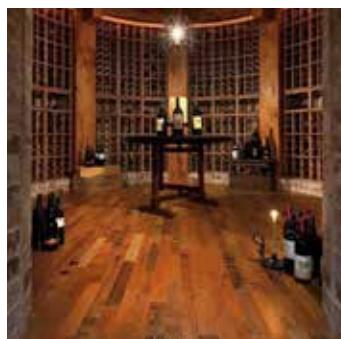

WINE BARREL WOOD

Cooperage Barrel Collection Flooring

100% RECLAIMED – Vintage "Cooperage" Barrel Collection Flooring

This exclusive olde world style product line is the work of master craftsmen. Each piece is a custom hand-finished work of art. No two planks are exactly alike. A variety of specialized techniques are implemented to provide distinctive timeless sophistication. A wine barrel wood floor or countertop is a statement of personal style and attention to detail. This product brings the rich history and aged beauty of wine into the personality of your unique home.

Our Cooperage product represents the outside of the barrel head with all of its patina, cooperstamps and special markings. Expect 3-5 cooper's or other markings every 12 square feet of flooring. Additional "premium" markings available for purchase.