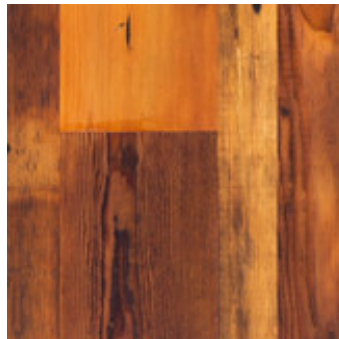

Unfinished

UV Natural Oil Prefinish
Reclaimed Antique
Tobacco Pine

UV Standard Prefinish
Reclaimed Antique
Tobacco Pine

Reclaimed Antique Tobacco Pine

RECLAIMED ANTIQUE FLOORING – VIRGIN TIMBER FROM AGED STRUCTURES

During the late 1800s and early 1900s, many farmers who lived in the fertile valleys of Pennsylvania’s Susquehanna River and Allegheny Mountains grew tobacco. Using a mixture of pine species as siding, floor joists and roof rafters, they constructed barns for drying tobacco – a unique process that gave what we call tobacco pine its heavily mixed color and character (without odor).

Tobacco-stained pine hardwood flooring creates a unique, “old pine” appearance with deep, rich shades of brown and red intermingled with the wood’s original honey color. This dark, naturally weathered look will help you add warmth and charm to a more rustic décor.

DISTINCTIVE ATTRIBUTES

As with any reclaimed pine, tobacco pine hardwood flooring features sound knots, cracks, nail holes, wormholes, saw kerfs and watermarks.

SOLID FLOORING SPECS:	
Our Reclaimed Antique flooring is 100% virgin timber taken from old wooden structures such as barns and factory buildings.	
BOARD WIDTHS	3” to 12”
BOARD LENGTH	2’ to 12’
PLANK THICKNESS	3/4”, 5/8”, 1/2” (3/8” & 11/16” available) (5/8” up to 8” only) (3/8”, 1/2” up to 4” only)
FINISH OPTIONS	- unfinished/pre-finished* - authentic hand-scrape - machine hand-scrap - wire brushing - end-matching to 10”