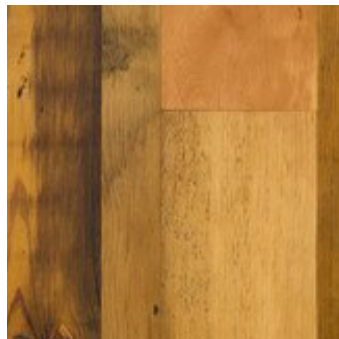

Unfinished

UV Natural Oil Prefinish
Reclaimed Antique
Tobacco Pine

UV Standard Prefinish
Reclaimed Antique
Tobacco Pine

Reclaimed Antique Tobacco Pine

RECLAIMED ANTIQUE FLOORING – VIRGIN TIMBER FROM AGED STRUCTURES

During the late 1800s and early 1900s, many farmers who lived in the fertile valleys of Pennsylvania’s Susquehanna River and Allegheny Mountains grew tobacco. Using a mixture of pine species as siding, floor joists and roof rafters, they constructed barns for drying tobacco – a unique process that gave what we call tobacco pine its heavily mixed color and character (without odor).

Tobacco-stained pine hardwood flooring creates a unique, “old pine” appearance with deep, rich shades of brown and red intermingled with the wood’s original honey color. This dark, naturally weathered look will help you add warmth and charm to a more rustic décor.

DISTINCTIVE ATTRIBUTES

As with any reclaimed pine, tobacco pine hardwood flooring features sound knots, cracks, nail holes, wormholes, saw kerfs and watermarks.

SOLID FLOORING SPECS:	
Our Reclaimed Antique flooring is 100% virgin timber taken from old wooden structures such as barns and factory buildings.	
BOARD WIDTHS	3” to 12”
BOARD LENGTH	2’ to 12’
PLANK THICKNESS	3/4”, 5/8”, 1/2” (3/8” & 11/16” available) (5/8” up to 8” only) (3/8”, 1/2” up to 4” only)
FINISH OPTIONS	- unfinished/pre-finished* - authentic hand-scrape - machine hand-scrap - wire brushing - end-matching to 10”