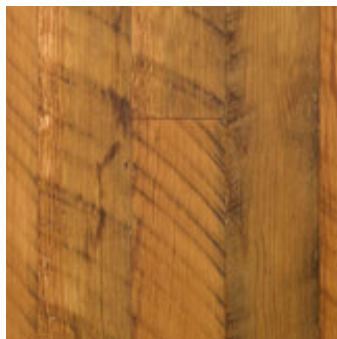

Unfinished

UV Natural Oil Prefinish  
Reclaimed Heart Pine  
(Hit-Skip)

UV Standard Prefinish  
Reclaimed Antique Heart Pine  
(Hit-Skip)

## Reclaimed Antique Heart Pine Hit-Skip

### RECLAIMED ANTIQUE FLOORING – VIRGIN TIMBER FROM AGED STRUCTURES

Hard-wearing, Reclaimed Antique Heart Pine Hit-Skip hardwood flooring has been reclaimed from the factories and mills that powered our nation’s manufacturing base. Its use in vital support beams confirms its strength and durability.