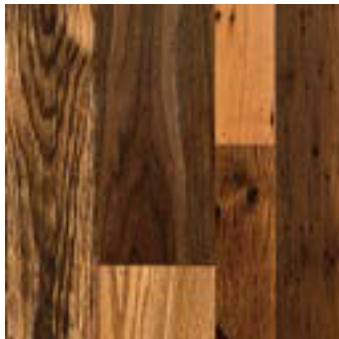

Water-based Polyurethane Pre-finish

Natural Oil Pre-finish

Oil-based Polyurethane On-Site Finish

Unfinished

Ant. OAK TROPHY ROOM

RECLAIMED FLOORING – VIRGIN TIMBER FROM AGED STRUCTURES

The spirit of hard work, success and years of accomplishment are woven in the grain and beauty of our rarest hardwood offering, Antique Trophy Room. Built piece-by-piece from the finest and most rare hardwoods, this floor will delight the flooring connoisseur and offer a well-deserved commendation to a lifetime of successful ventures.

This high end custom product consists of rare antique cherry hardwood with its rich color and extraordinary tight grain pattern; the sophisticated elegance of rich, antique walnut; priceless pieces of antique wormy chestnut and our ever-popular, Antique Oak.

DISTINCTIVE ATTRIBUTES

Along with the distinctiveness and rarity of each flooring plank comes distinguishing features such as original saw marks, nail holes, sound cracks and a deep patina earned from years of exposure.