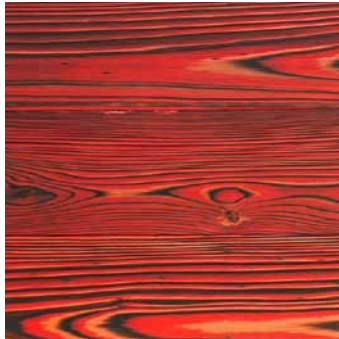

SHOU SUGI BAN

AKA

SHOU SUGI BAN – FEATURING CYPRESS WOOD

Aka by Reclaimed DesignWorks features charred cypress burnt in the Japanese style of shou sugi ban. Aka can be used for interior or exterior wall cladding and is available in select grade or #2 common grade cypress. The higher the grade, the better it is felt the wood will perform, especially in exterior applications.

Aka is carefully charred, misted with water, cooled, brushed and then stained/sealed. The top coat sealer is applied prior to shipping (for exterior applications, we recommend sealing the back side as well as the face). The burning process accentuates the wood grain and creates varying colors when viewed from different angles and in different light.