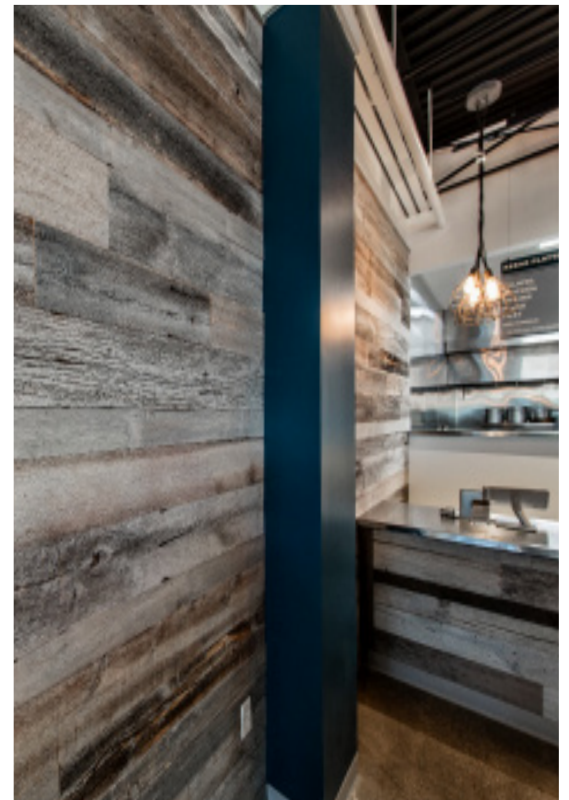

NOTE: Our products possess unique characteristics and beauty. While our samples provide a close representation of each specie, they are for photo reference only and cannot exactly match the end product.

*Straight-line cut material is milled on the half inch. Please contact one of our Design Specialists for further details.