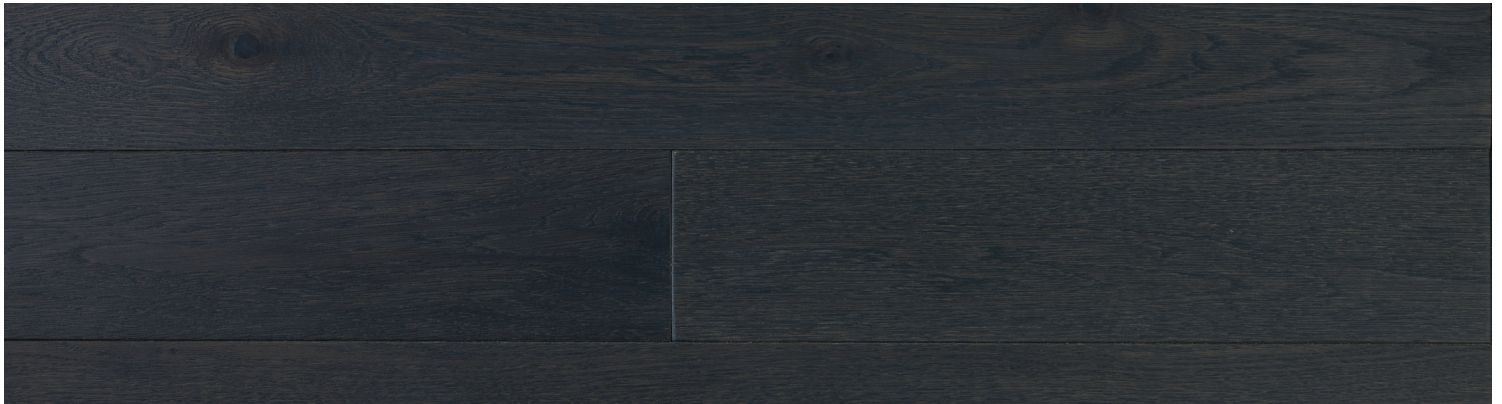

### NORTHSHORE COLLECTION

A higher level of luxury is presented in the Northshore Collection European White Oak Flooring. Prized for the Natural characteristics like tight grain, small growth rings, strength, and durability. The subtle variations in shadings from plank to plank add dimension to every floor crafted from this popular selection.